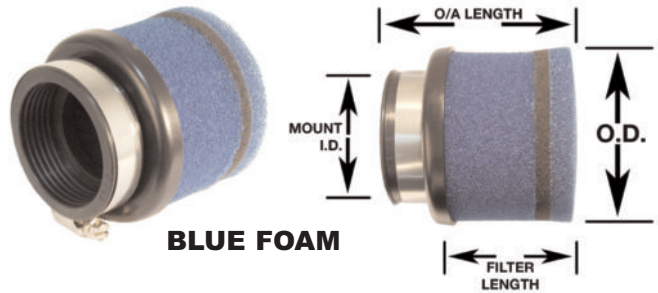

FOAM CLAMP ON AIR FILTERS

BLUE FOAM

VERSATILE COMPACT CLAMP ON FILTERS ARE SMALL ENOUGH TO FIT WITHIN THE CONFINES OF MOST MOTORCYCLE FRAMES. THESE HIGH QUALITY DUAL DENSITY OPEN CELL BLUE POLYURETHANE FOAM FILTER MEDIA PREVENTS DIRT FROM ENTERING ENGINES YET ALLOWS AMPLE AIR FLOW FOR MAXIMIZED PERFORMANCE. AVAILABLE IN A WIDE RANGE OF SIZES FROM 25MM-60MM. THESE FILTERS CAN BE WASHED AND RE-OILED FOR YEARS OF USE. SOLD EACH DIMENSIONS 82MM, OVERALL LENGTH 82MM, FILTER LENGTH 53MM, INSIDE DIAMETER MOUNT VARIES FROM 25MM-60MM

EMGO #	MOUNT I.D.
12-56725	25mm
12-56730	30mm
12-56732	32mm
12-56736	36mm
12-56738	38mm
12-56739	39mm
12-56742	42mm
12-56743	43mm
12-56744	44mm

EMGO #	MOUNT I.D.
12-56745	45mm
12-56746	46mm
12-56748	48mm
12-56749	49mm
12-56750	50mm
12-56752	52mm
12-56754	54mm
12-56760	60mm