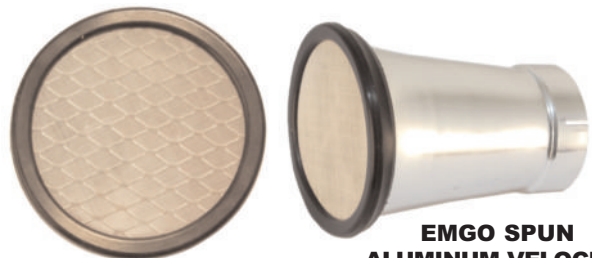

VELOCITY STACKS

PERFECT FOR CLASSIC ROAD RACING, CAFE' RACERS, CHOPS, OR BRAT BIKES

EMGO #	DIA	LENGTH
12-10035	35MM	65MM
12-10039	39MM	65MM
12-10042	42MM	76MM
12-10050	50MM	76MM
12-10052	52MM	76MM
12-10054	54MM	47MM

EMGO SPUN ALUMINUM VELOCITY STACKS AVAILABLE IN SIZES FROM 35MM-54MM. EACH STACK INCLUDES REMOVABLE FINE GAUZE FILTER SCREEN BACKED BY EXPANDED METAL AND CLAMP. (CLAMP INCLUDED)